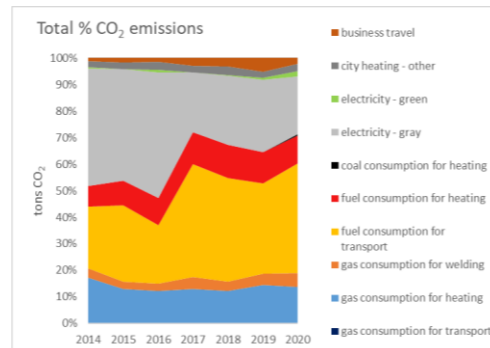

2020 scope 1-2 CO₂ emissions

Arendonk (+ overhead & yards)