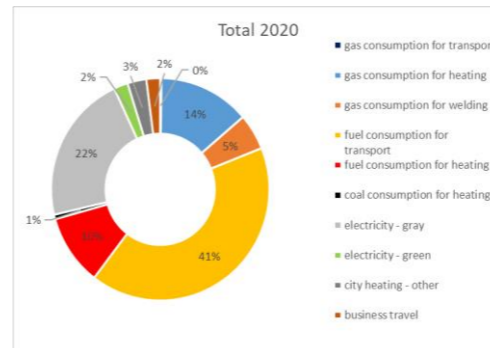

2020 scope 1-2 CO₂ emissions

Arendonk (+ overhead & yards)