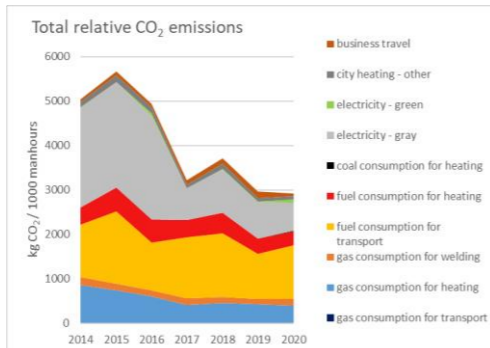

2020 scope 1-2 CO₂ emissions

Arendonk (+ overhead & yards)