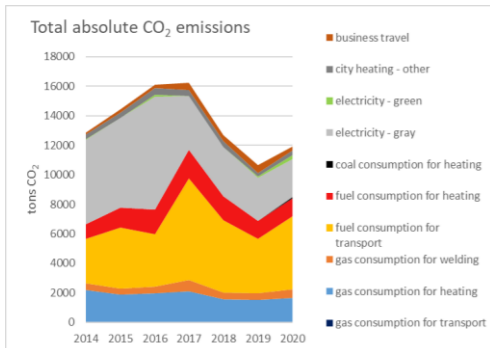

2020 scope 1-2 CO₂ emissions

Arendonk (+ overhead & yards)