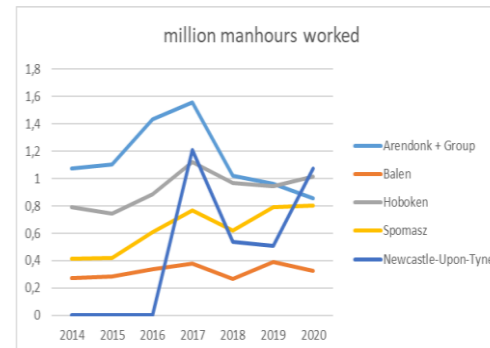

2020 scope 1-2 CO₂ emissions

Arendonk (+ overhead & yards)